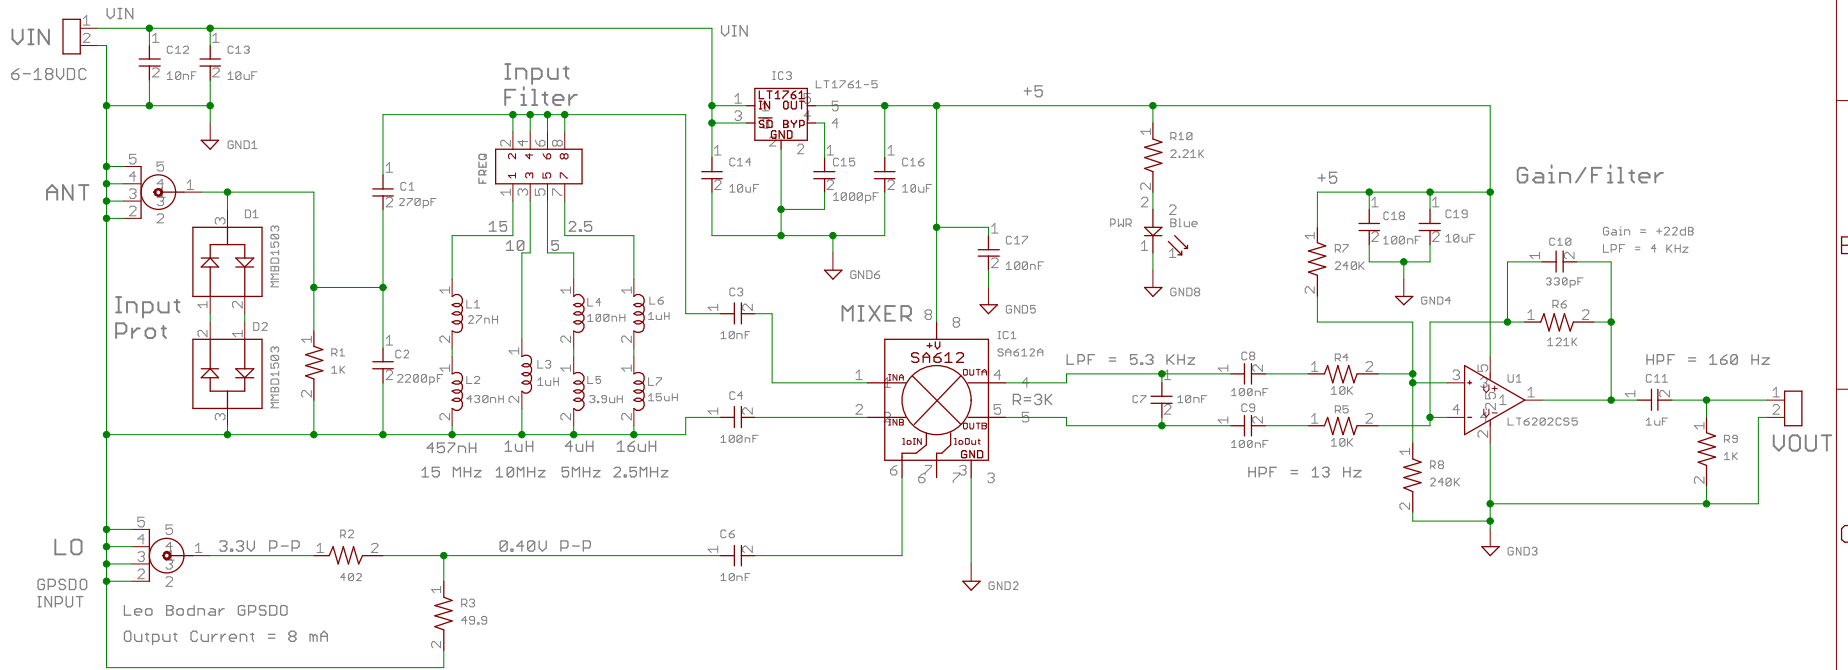

Grape Gen 1 Receiver Ver 1.12

GPSDO INPUT
Leo Bodnar GPSDO
Output Current = 8 mA

N80BJ
3/2023

TITLE: WWV_Radio_U1_12	
Document Number:	REV:
Date: 3/3/23 1:16 PM	Sheet: 1/1